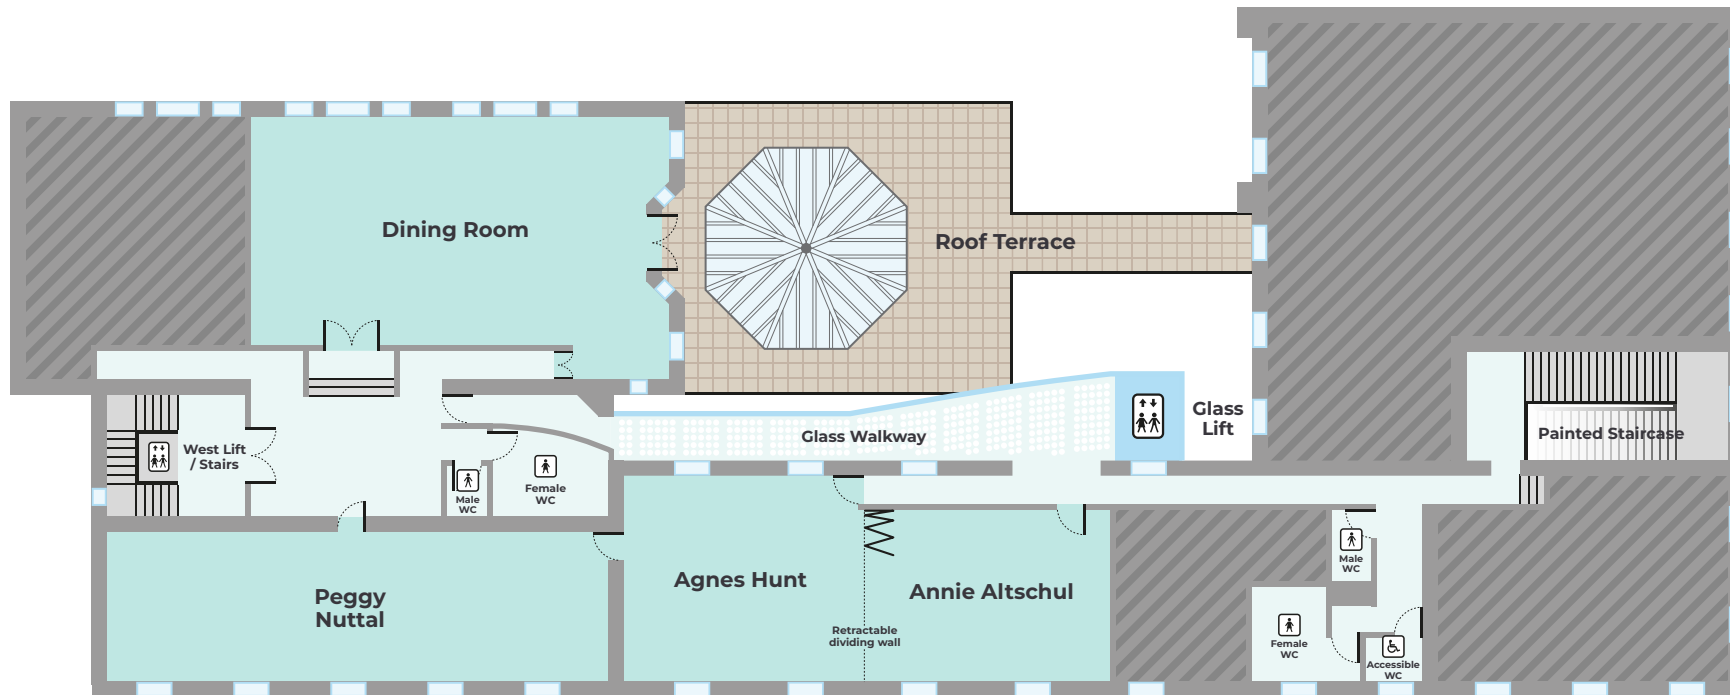

Delivery Entrance

-   
Boardroom
-   
Classroom
-   
Cabaret
-   
Theatre
-   
U-Shape
-   
Standing

Cowdray Hall	50	70	120	180	46	200
Council Room	30	30	63	80	30	140
Mona Grey	12	-	-	-	-	-
Jean McFarlane	14	-	-	-	-	-
Sarah Swift	14	-	-	-	-	-
Marjorie Simpson	16	-	20	32	-	32

	 Boardroom	 Classroom	 Cabaret	 Theatre	 U-Shape	 Standing
<b>Annie Altschul &amp; Agnes Hunt</b>	50	40	63	90	50	100
<b>Annie Altschul</b>	26	20	27	40	22	40
<b>Agnes Hunt</b>	26	20	36	40	22	40
<b>Peggy Nuttal</b>	30	-	30	-	-	-

	 Boardroom	 Classroom	 Cabaret	 Theatre	 U-Shape	 Standing
<b>Betsi Cadwaladr</b>	8	-	-	-	-	-
<b>Edith Cavell</b>	20	-	-	35	-	-
<b>Florence Nightingale</b>	10	-	-	-	-	-
<b>Mary Seacole</b>	10	-	-	-	-	-
<b>Rosalind Paget</b>	36	30	40	60	26	60